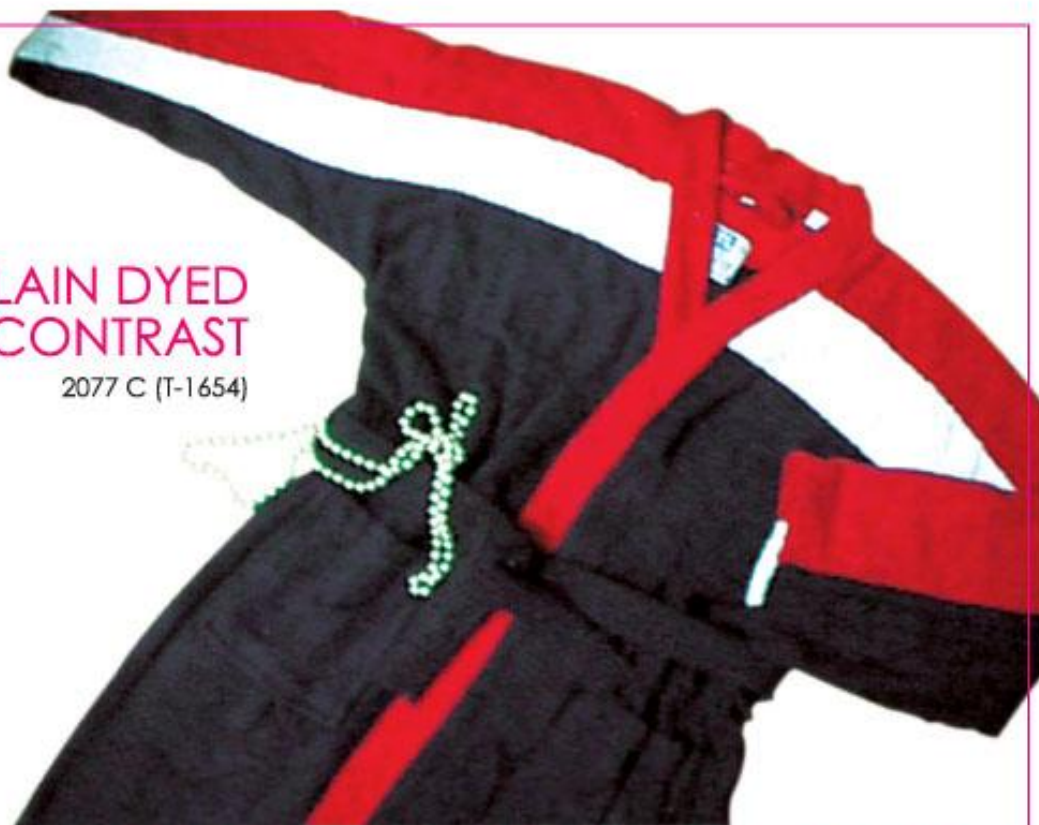

TOWEL & BATH ROBE

PLAIN DYED
CONTRAST

2077 C (T-1654)