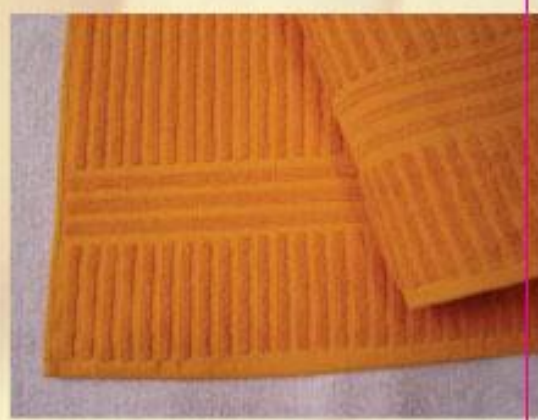

SOLID RIBBED TERRY TOWEL  
AND BATHROBE TOWEL  
ART2501 BATHROBE  
ART2002(T-2502)

SOLID CONTRAST WAFFLE SHEET  
AND PILLOWS ART2282(T-2437)

SOLID JACQUARD TERRY  
TOWEL ART.2645 WT.500GSM