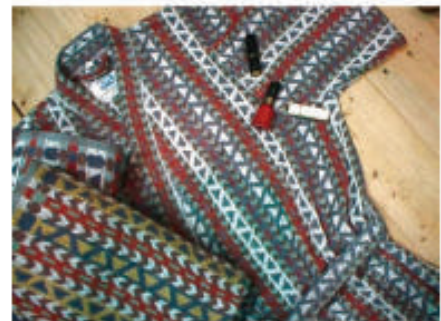

2001(T1373)
TOWEL -1419