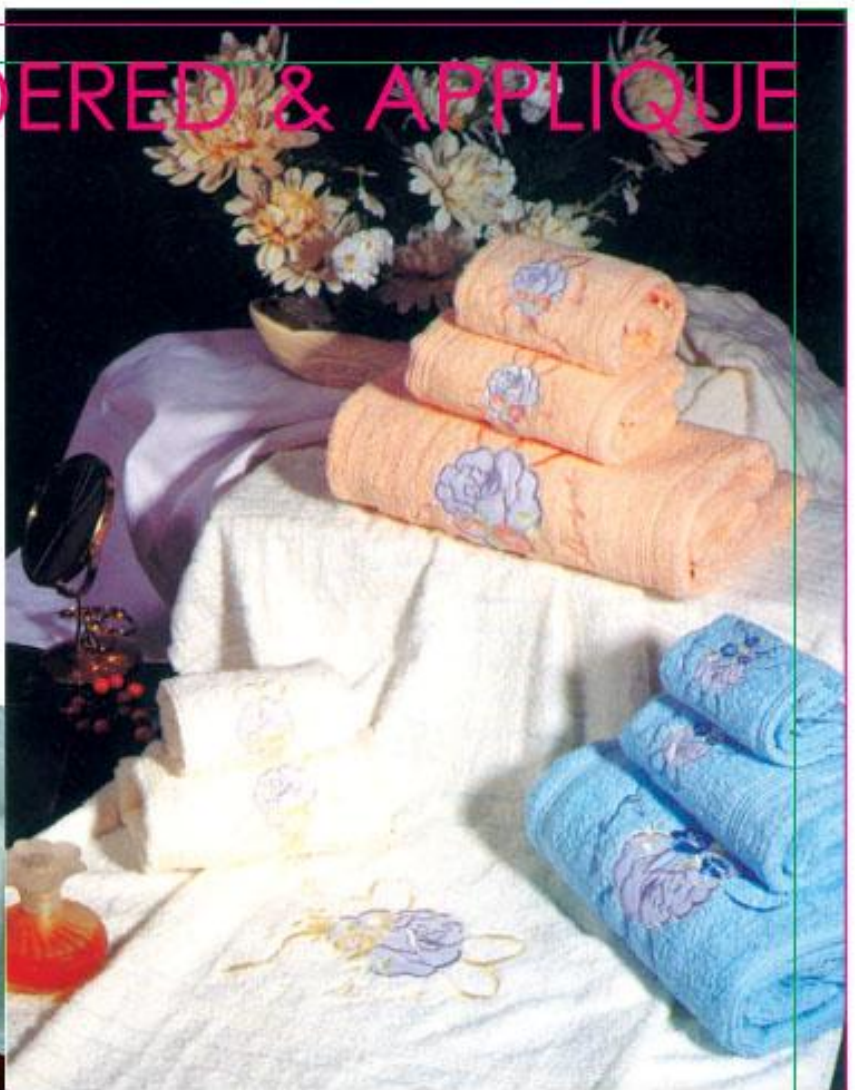

# EMBROIDERED & APPLIQUE

TOWEL & BATH ROBE

1269  
1044 (84) HP  
1044 (130) HP

DSC-797

2144 (T-1379-E19)

2036

2254(E)

**CTL**  
HOME FASHIONS