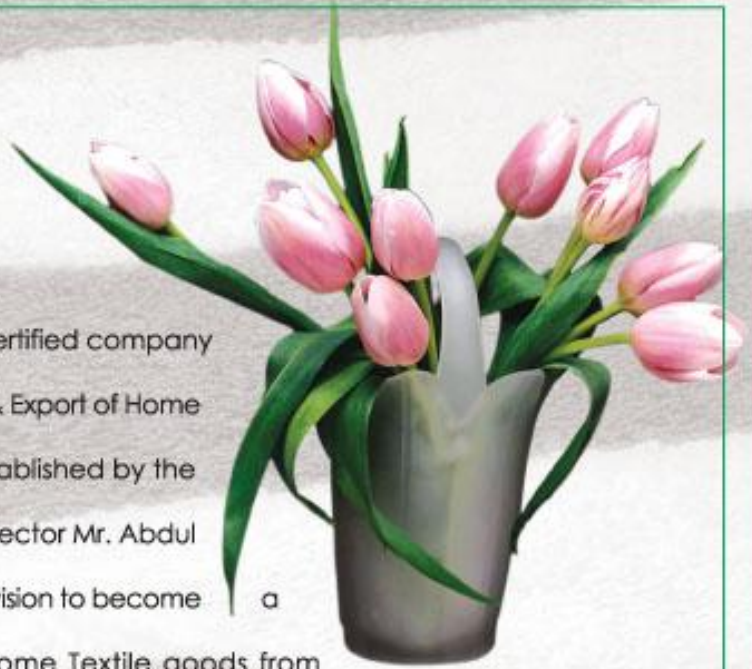

## ABOUT

Continental Textiles is an ISO Certified company and deals in the Manufacture & Export of Home Textiles. The Company was established by the (late) Chairman/ Managing Director Mr. Abdul Majeed in the year 1984 with a vision to become a leading Supplier of quality Home Textile goods from Pakistan.