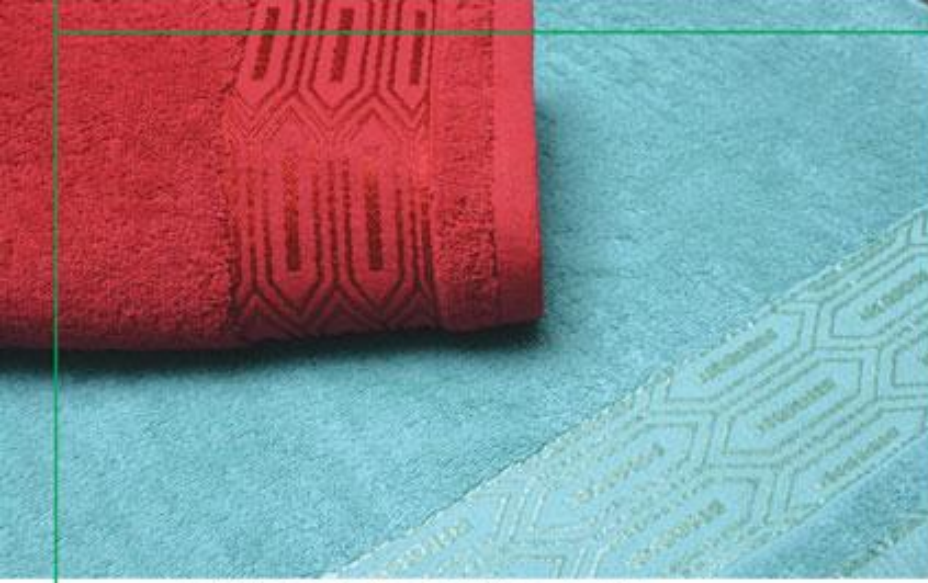

NEW COLLECTION 2016

Solid dyed with Jacquard Viscose border
Art - 3387