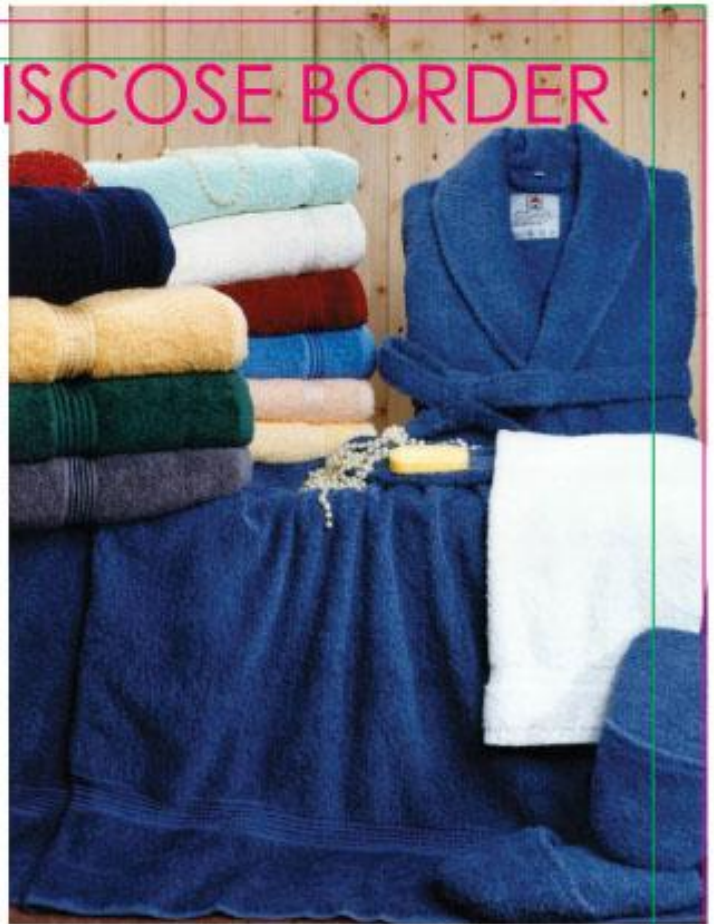

PLAIN DYED VISCOSE BORDER

TOWEL & BATH ROBE

1659, 1660