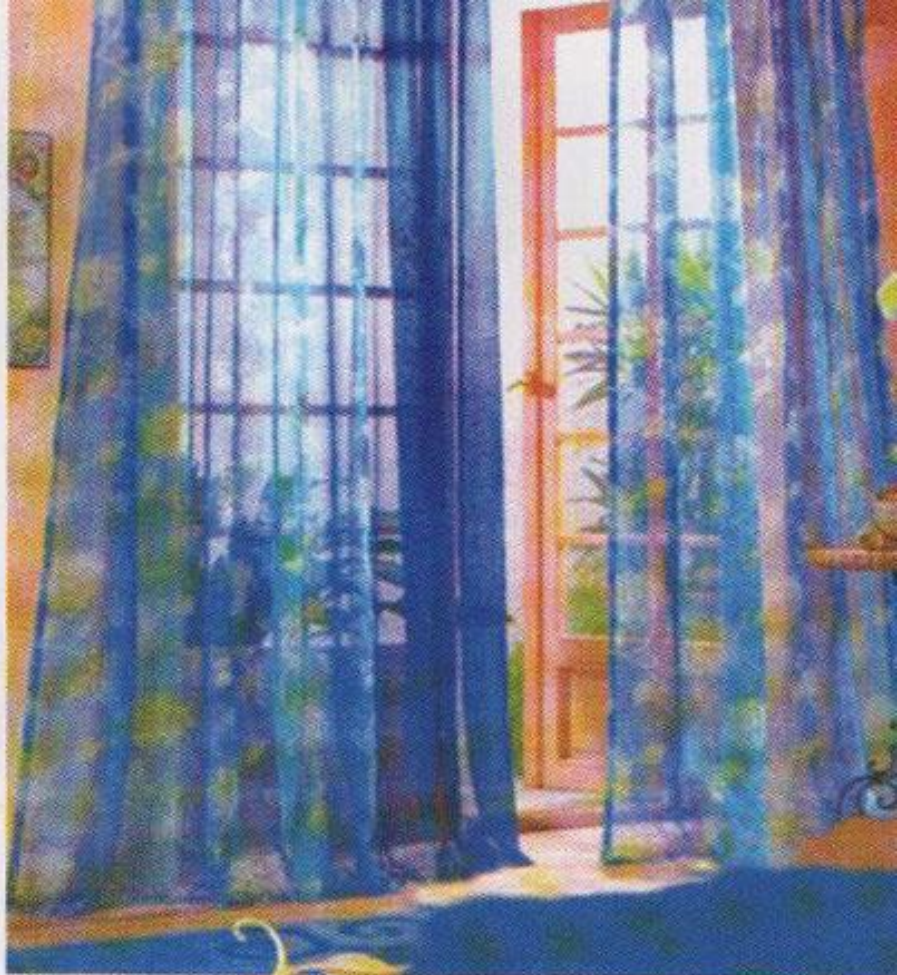

Printed 100% Polyester Voile Curtains