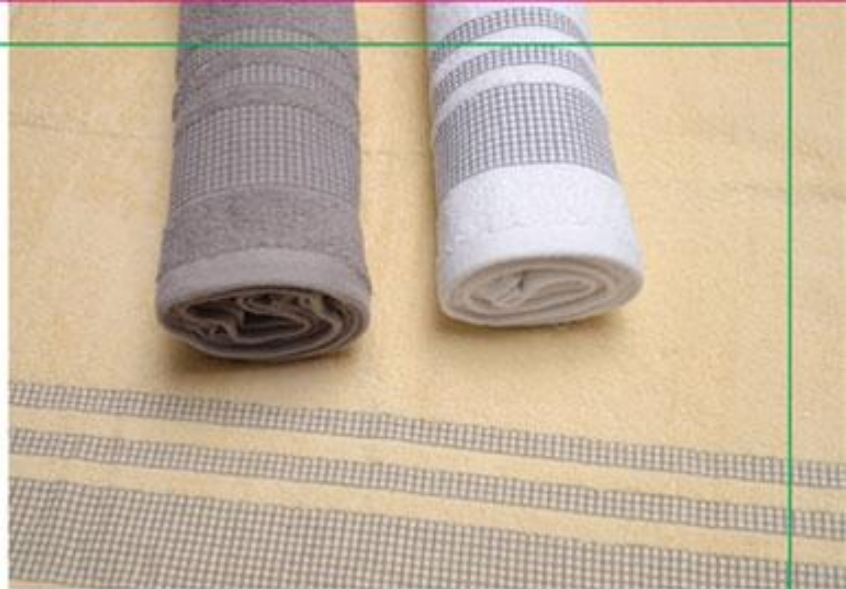

NEW
COLLECTION
2016

Solid Dyed Jacquard Border Art - 3429
(Group: JACQUARD BORDER)