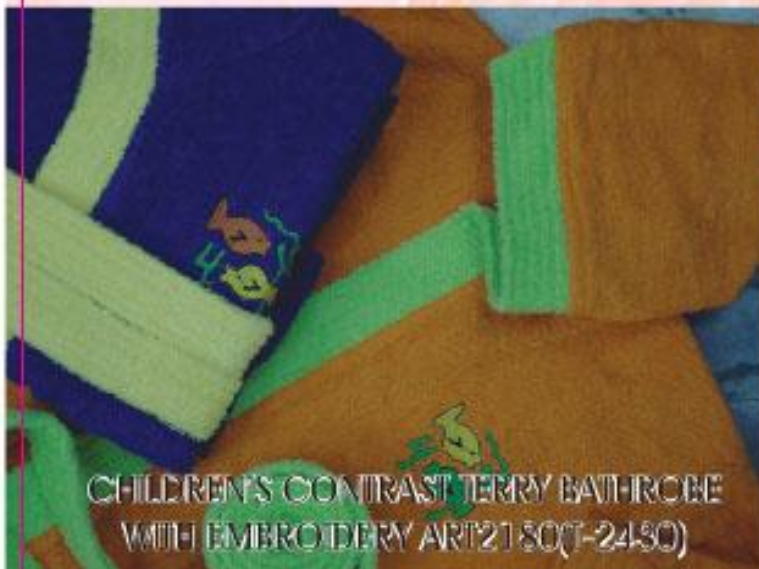

NEW COLLECTION 2008